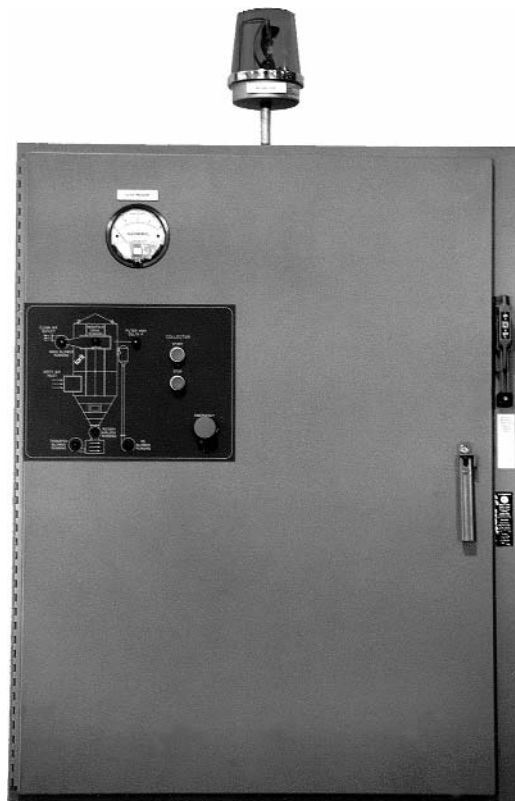

# RF Electrical Control Panel

Provides system intelligence necessary to properly start, monitor, and shut down all electrical motors used in conjunction with your RF baghouse collector.

## RF Electrical Control Panel with Graphic Display and Visual Alarm Options

- Programmable logic controller sequences start up and shut down of all motors.
- Start/Stop push buttons and emergency stop. Pilot lights for easy monitoring of main blower, cleaning blower, cleaning manifold, and rotary airlock drives.
- Motor starters and other components are IEC rated.
- Magnehelic®\* pressure gauge.
- Flange-mounted disconnect protection.
- Type (NEMA/UL) 12 enclosure.
- Available in 208, 230, 460 and 575 VAC.
- Control transformer with 100 VA spare capacity.
- Single source means the collector and motor starter arrive together and are covered by the same warranty.